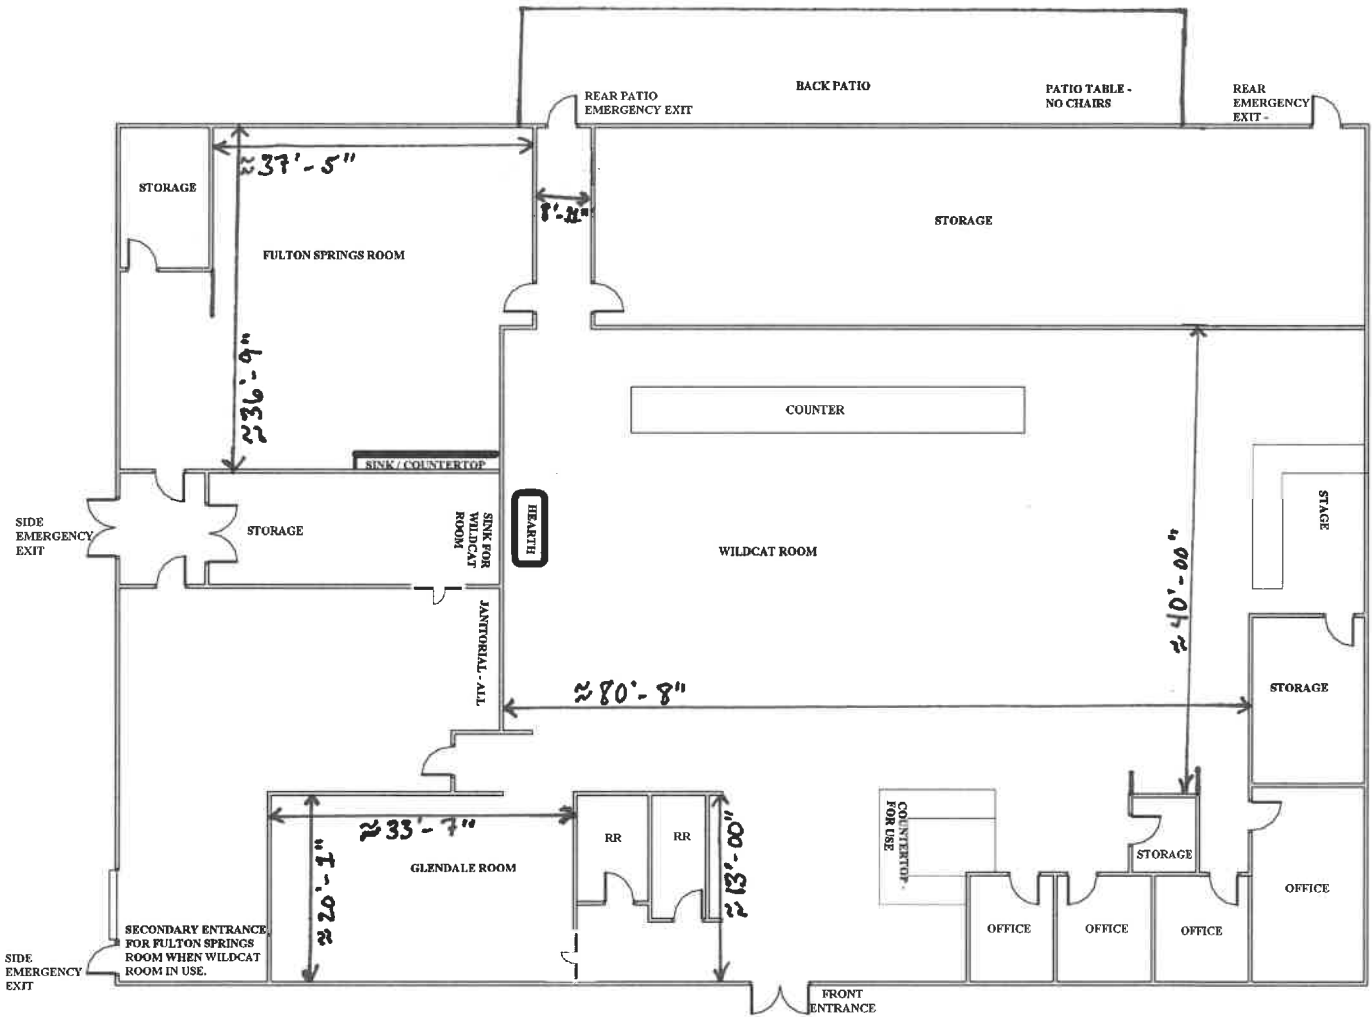

FULTONDALE EVENT CENTER FLOOR PLAN

ALL DIMENSIONS ARE APPROXIMATE.

**FULTONDALE
EVENT CENTER**
2980 HAWKINS LN